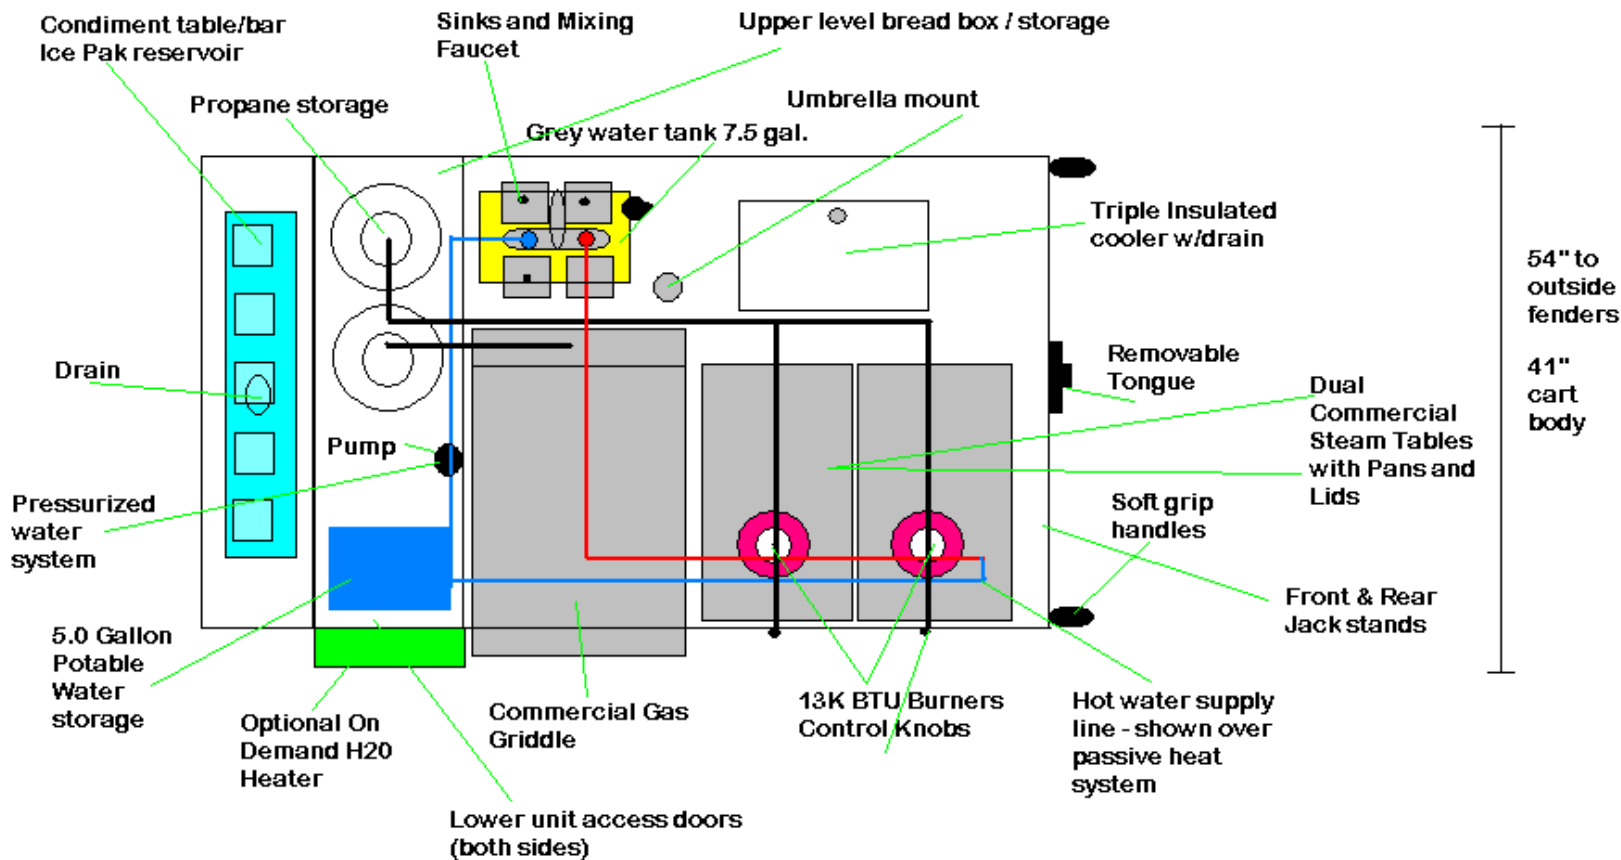

# King Kiosk Cart

304 NSF Stainless  
Exterior

D.O.T.  
Approved  
Trailer

not to scale

**BensCarts King Kiosk Cart**  
Left Side view

**BensCarts King Kiosk Cart**  
**Right Side View**